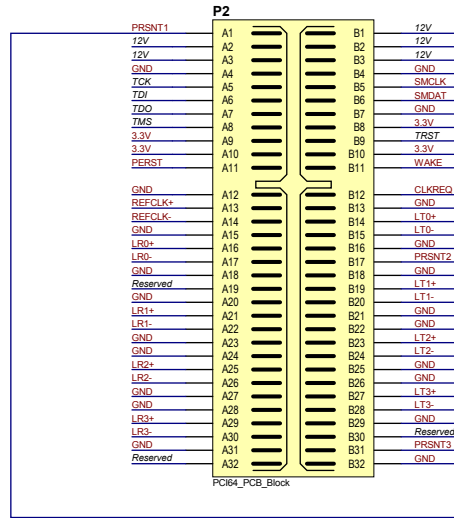

## M.2 M-Key to PCIe x4 NVMe

M.2 M-Key to PCIe x4 NVMe

SHIFT+  
CRYPTOSEcurity

M.2 M-Key to PCIe x4 NVMe

SHIFT+  
CRYPTOSEcurity

P2

B1

B11

B12

B32