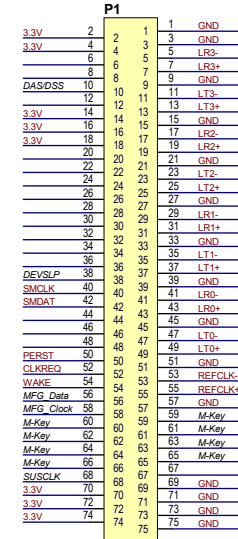

## M.2 M-Key to PCIe x4 NVMe

M.2 M-Key to PCIe x4 NVMe

SHIFT+  
CRYPTOSEcurity

M.2 M-Key to PCIe x4 NVMe

SHIFT+  
CRYPTOSEcurity

P2

B1

B11

B12

B32